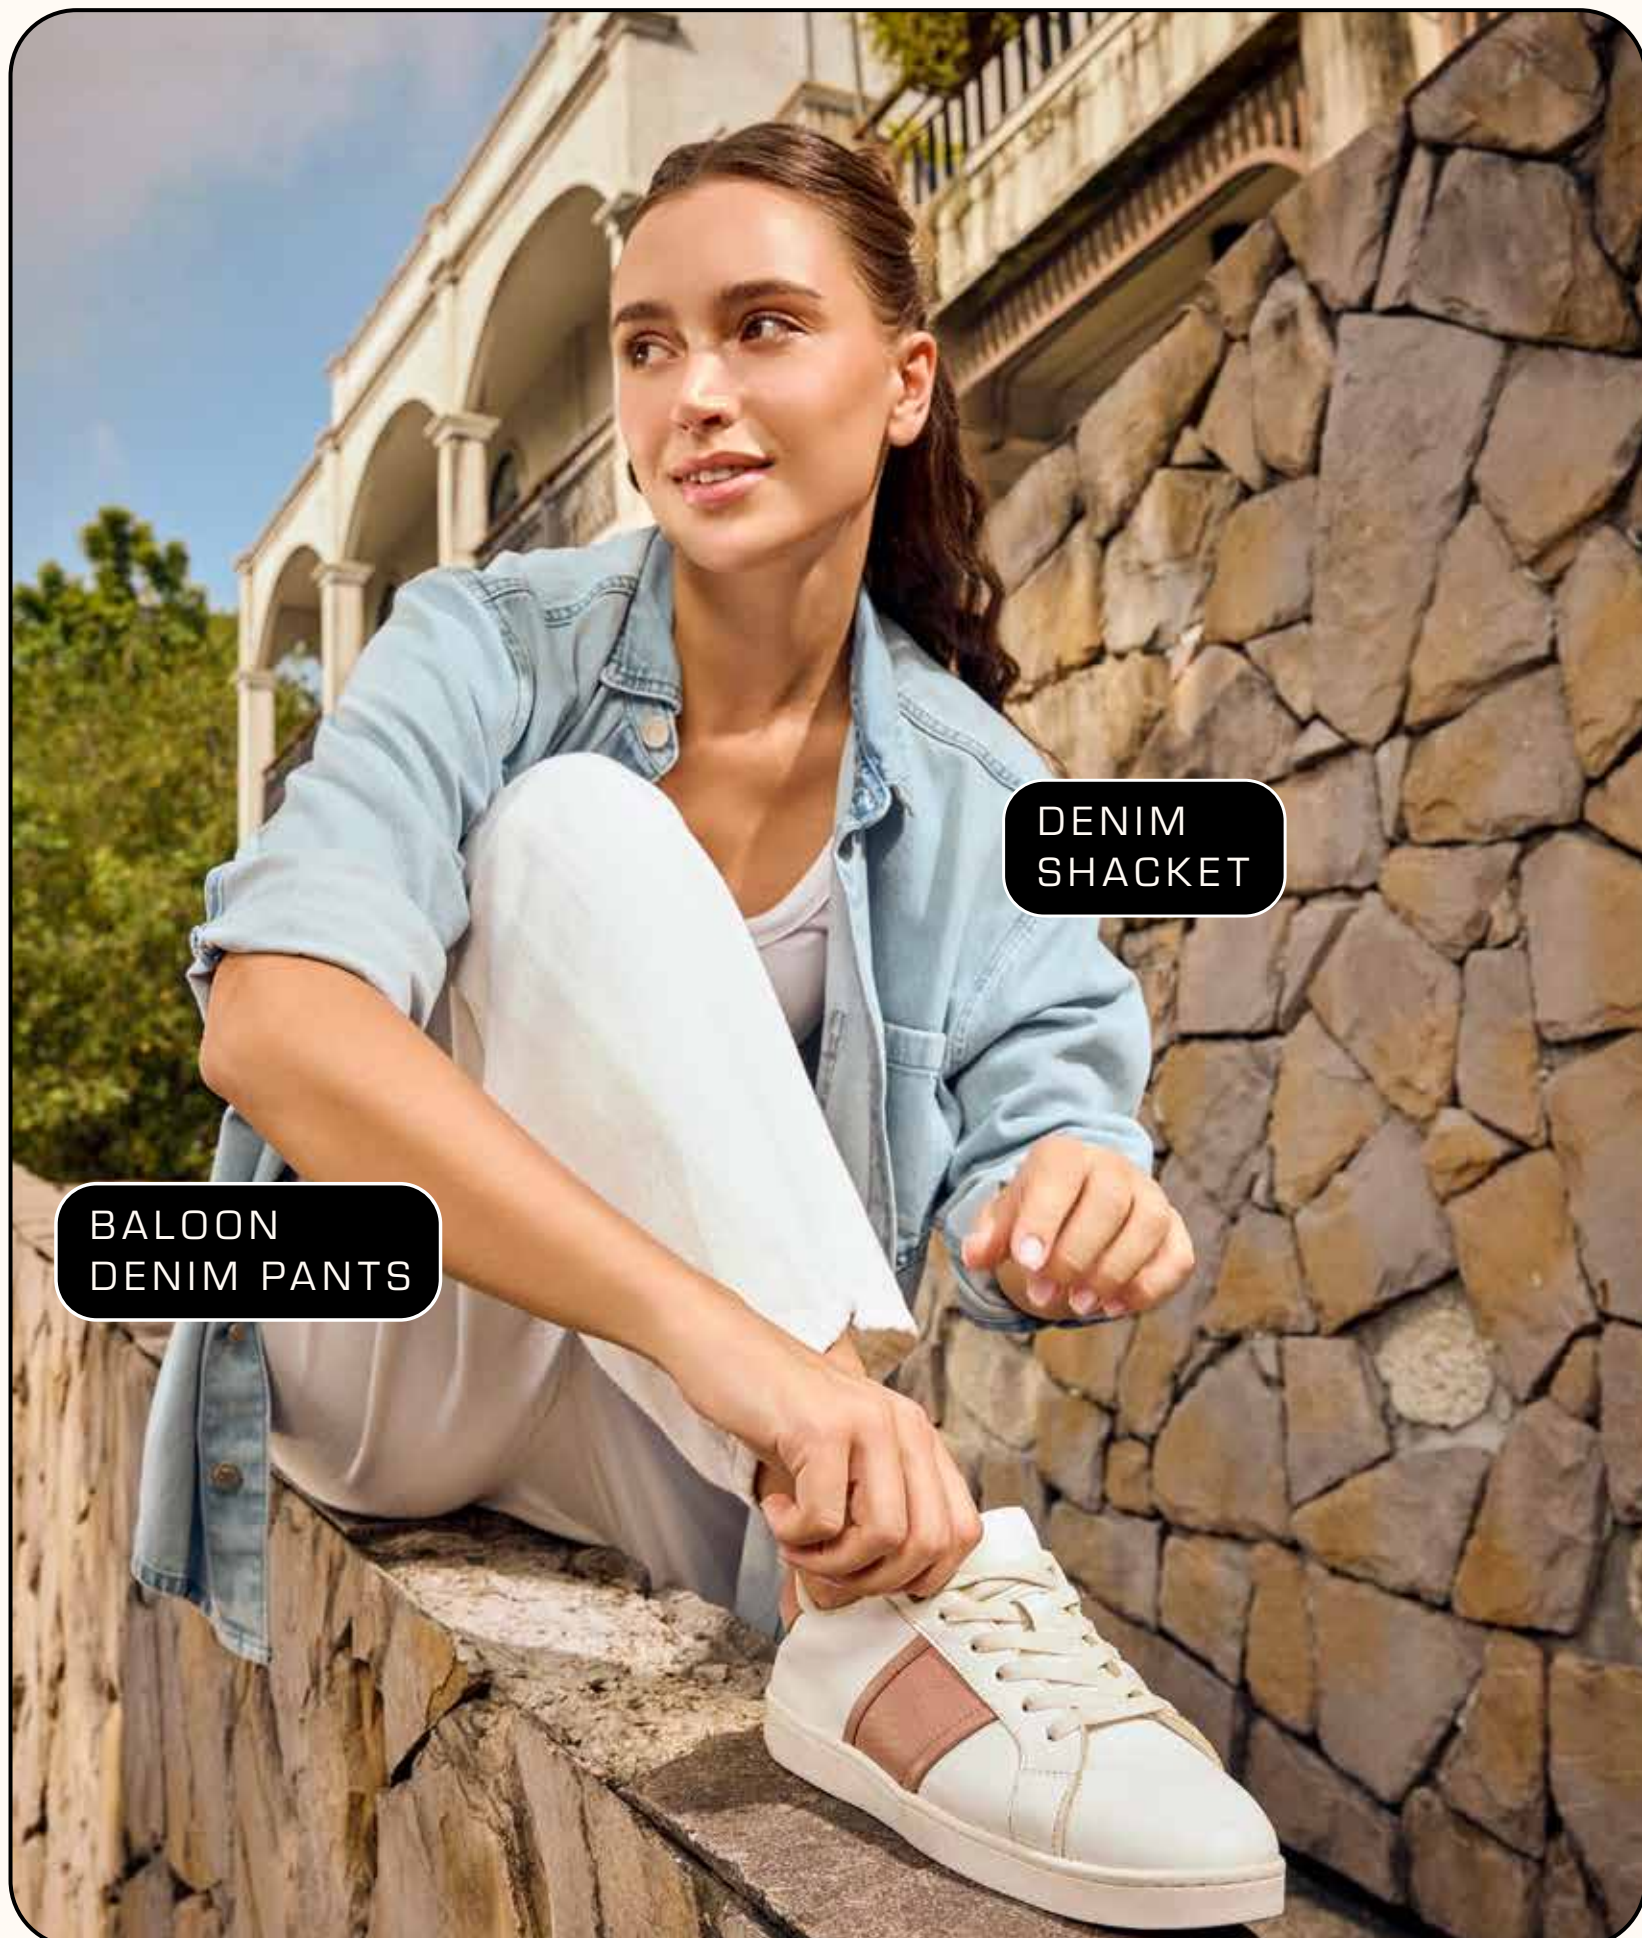

FRI 11

SS'25

DENIM SHACKET

BALLOON DENIM PANTS

TRENDS