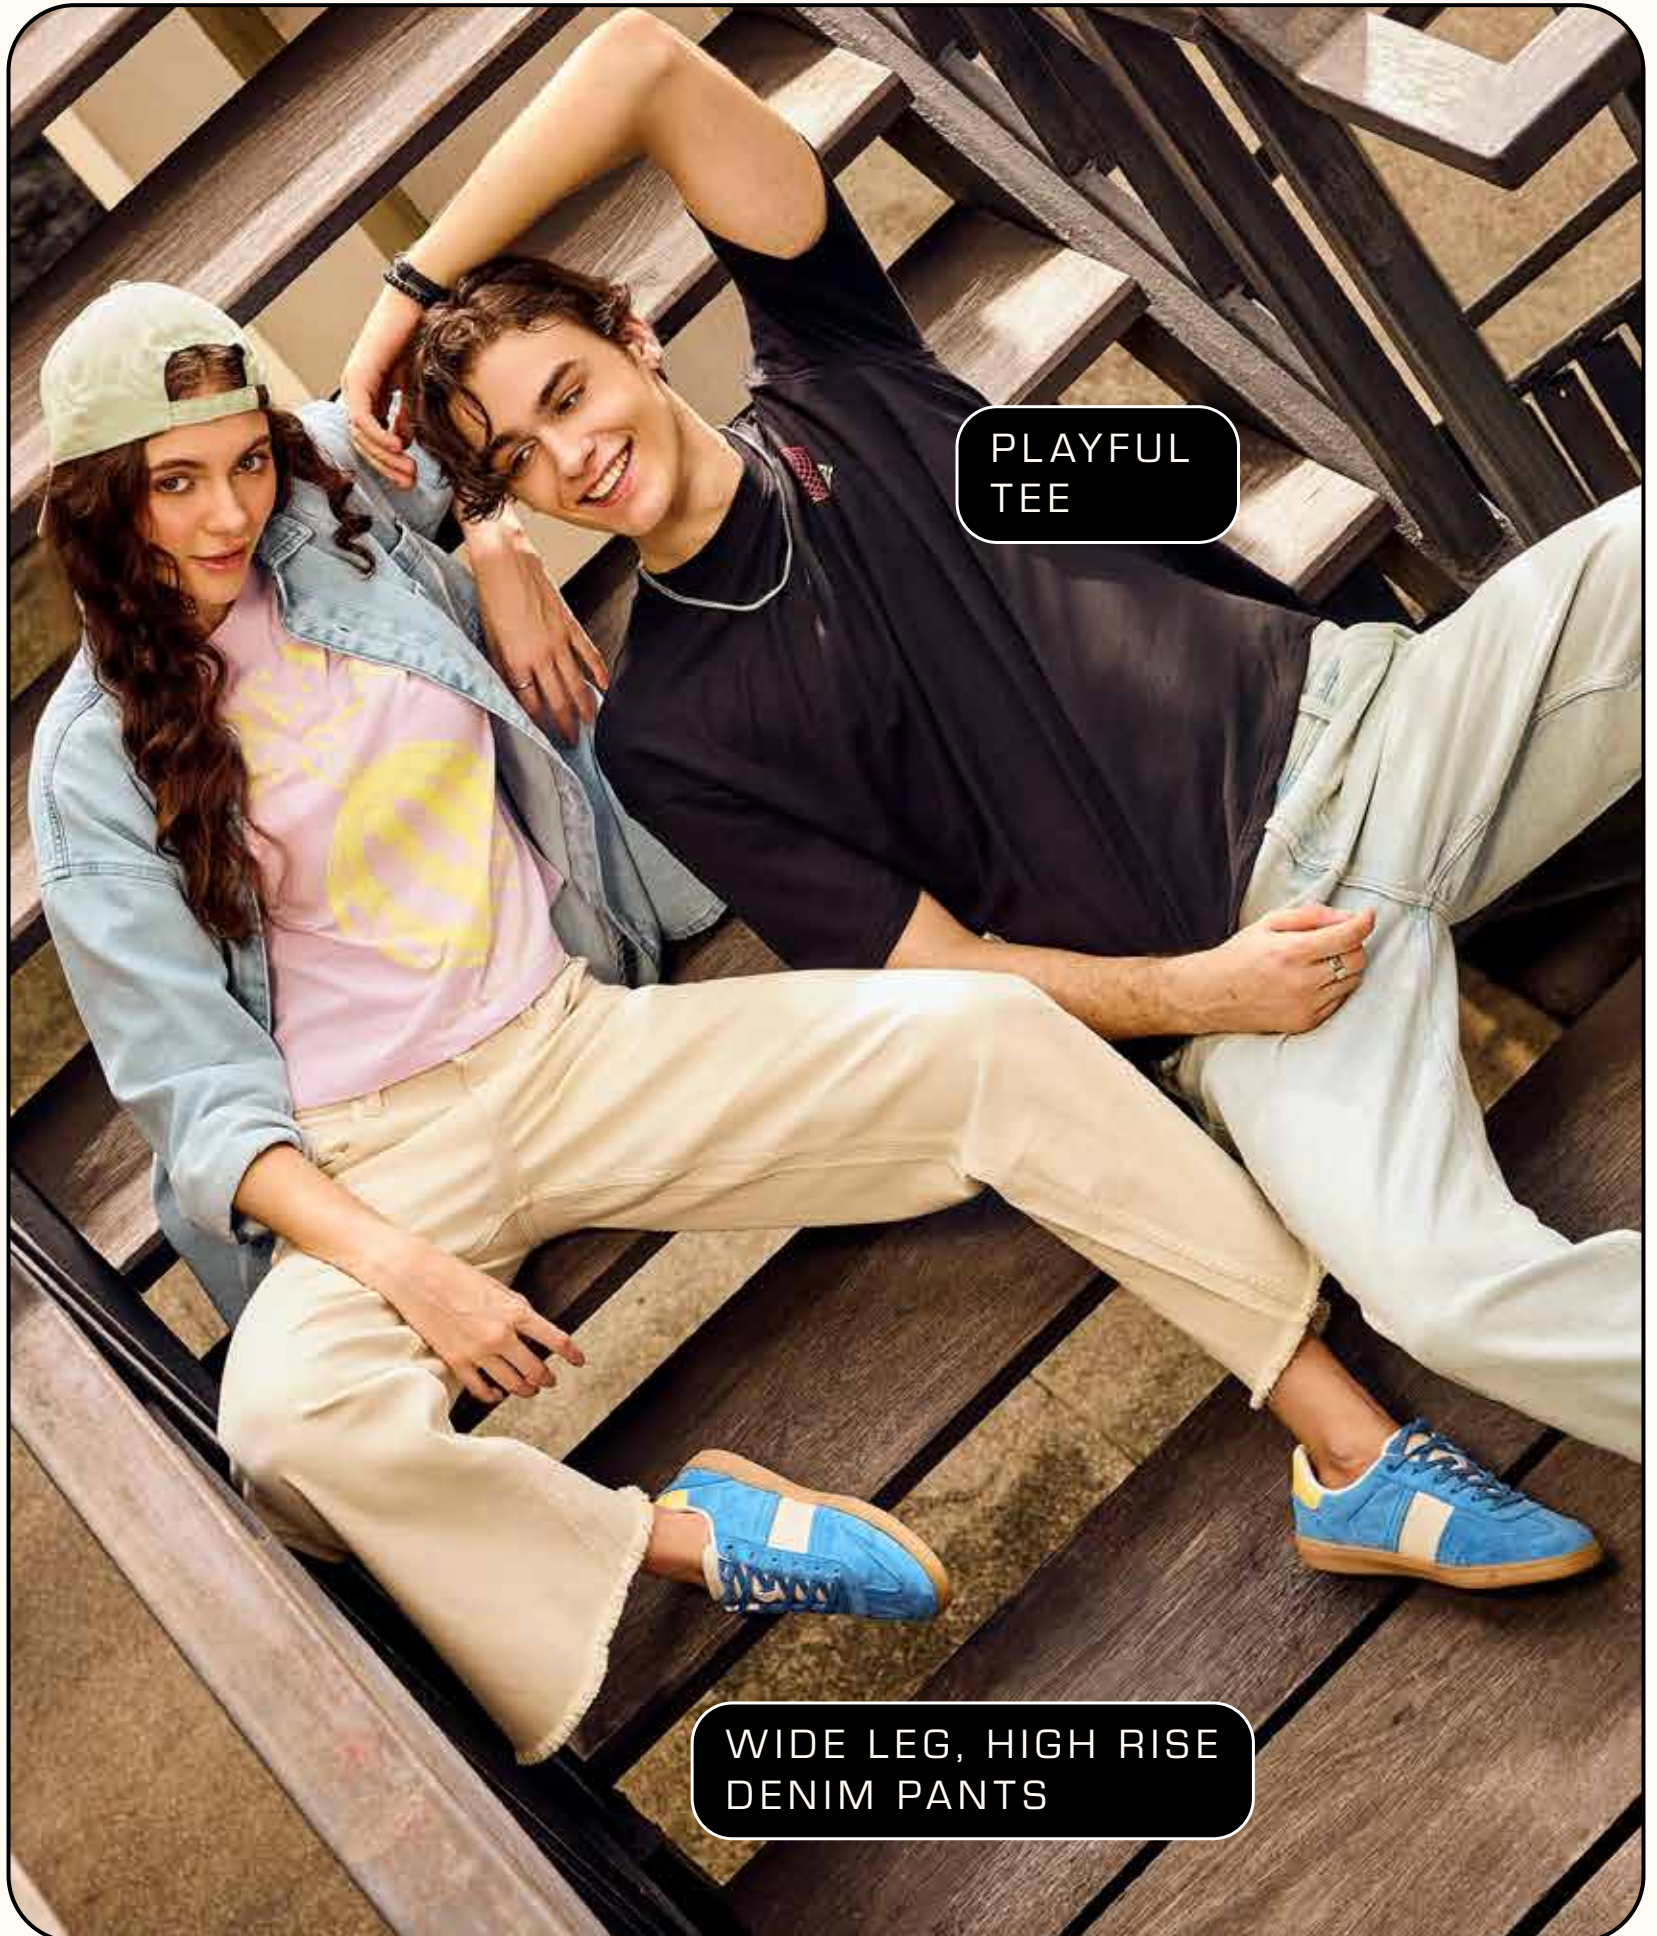

RIB TANK TOP
WITH PRINT

TRENDS

DASHING DENIMS

SS'25

TRENDS

TUE 03

SS'25

PLAYFUL
TEE