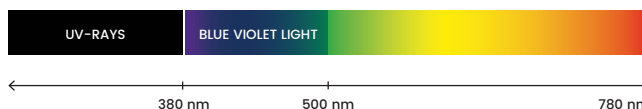

BASE PRICE

Material	Gadget Pro
Classic: 1.56 Index	3,000

ADD-ON

Index			Photochromic			Tint
1.60-Thin	1.67-Extra Thin	1.74-Ultra Thin	Photo Regular	Transitions Classic	Transitions 8	All Tint
2,000	5,000	9,000	3,000	6,000	8,000	1,800

Photo Regular: Available only in 1.56 index on Essential and Essential+
Transitions Classic: Not Available in 1.74 index
Transitions 8: On Single pair (Under Discussion to implement in System)

Tint: Available in all lenses.

All prices are in INR per pair.