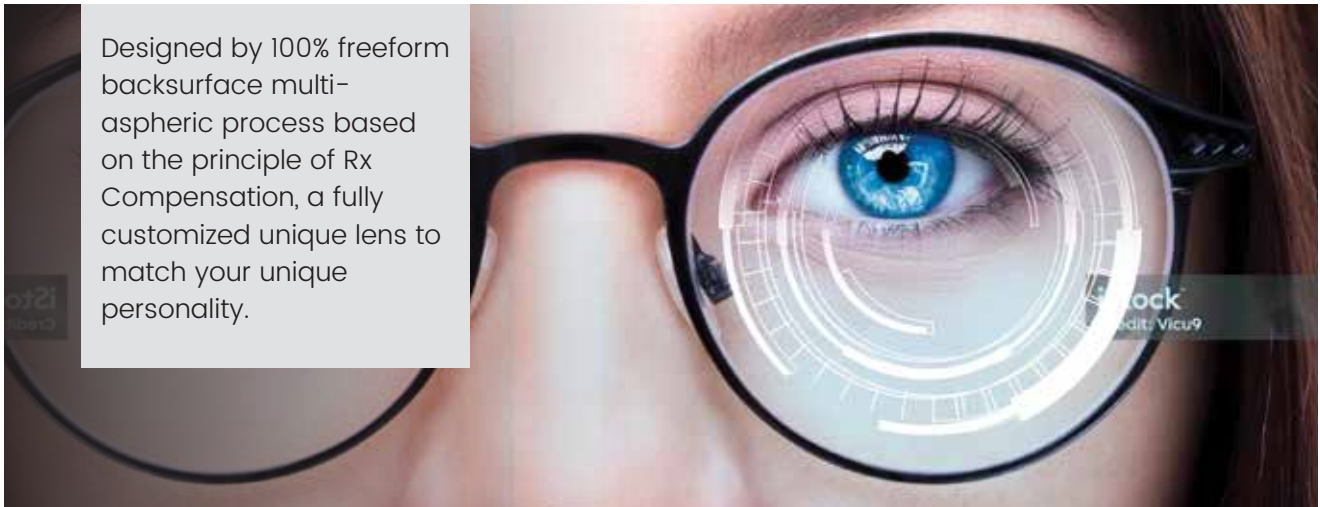

VX TruVision

Digital Freeform Single Vision Lenses

HD Clarity with Personalization

Designed by 100% freeform backsurface multi-aspheric process based on the principle of Rx Compensation, a fully customized unique lens to match your unique personality.