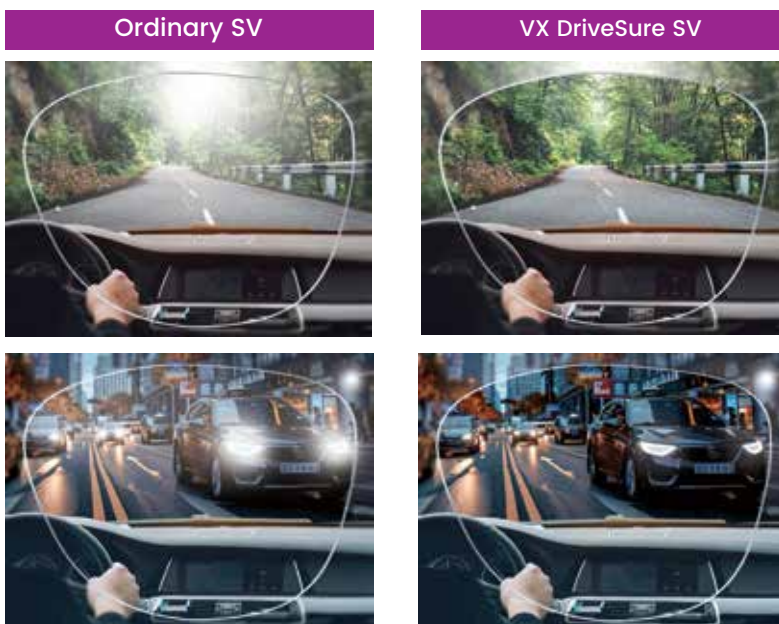

All prices are in INR per pair.

VX DriveSure

Optimized for Driving

Exploring the roads
Day & Night

Lens offers optimal driving convenience around the clock by significantly reducing uncomfortable reflections. Designed for drivers – Yet goes beyond just driving.