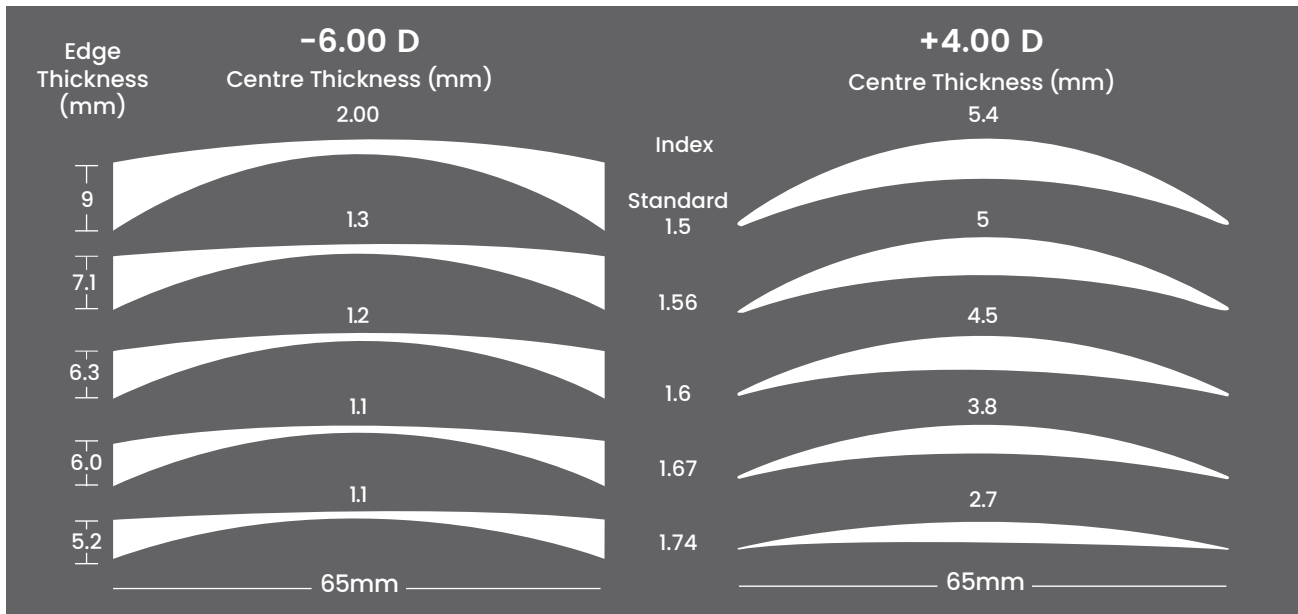

Indexes (Thin & Light)

Lens thickness depends on your frame type & size, material and power

Ordinary Lens

Lens activated with Fog Shield

If you wear glasses, you'll understand the struggle of your glasses fogging up and slowing you down.

Whether you are wearing a mask, stepping indoors during winter or enjoying a hot drink, anti-fog lenses (activated by Fog Shield selvette, packed with Antifog Nano Particles) keep your glasses clear.

Anti-Fog Protection

Usage Life: 12 Months

Lasts up to 200 Uses

Packed with Anti-Fog Nano Particles