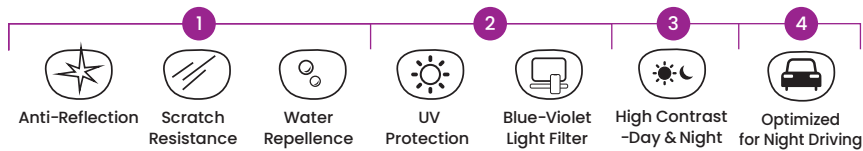

# VX Regular

Varifocal lenses with scratch-resistant coating

Affordable Progressive lens for clear vision at every distance.

Bifocal Lens

VX Regular PAL

-   
No Annoying  
Demarcation Line
-   
Comfortable  
Intermediate Vision
-   
Easy Adaptation