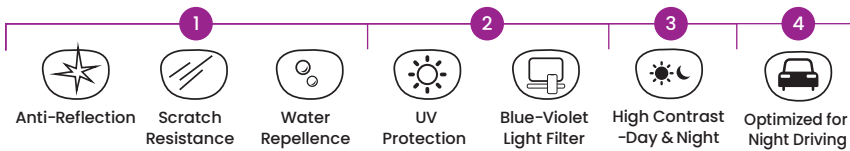

BASE PRICE

Material	1	1+2	1+2+3+4
Classic: 1.56 Index	8,500	10,000	12,000

ADD-ONS

Index			Photochromic		Tint
Impact Resistance: 1.60	Thin: 1.67	Ultra Thin: 1.74	Regular	Premium	Any Tint
2,000	-	-	3,000	6,000	1,800

Photochromic Regular: Available only in Essential+ Classic Index. **Photochromic Premium:** Available only on Gadget Pro & DriveSure. Blue Filter feature will be inactive. **Tint:** Available in all lenses.

All prices are inclusive of taxes.