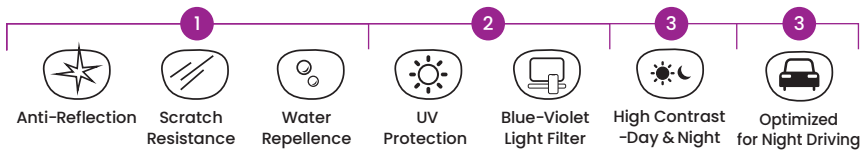

# VX Regular+

Varifocal lenses for your all day work

An upgraded Progressive lens with good distance and near vision, with noticeable soft focus areas.

Standard PAL

VX Regular Plus PAL

Wider Visual Field

Smooth Vision at all Zones

Comfortable Intermediate Vision

Quick & Easy Adaptation