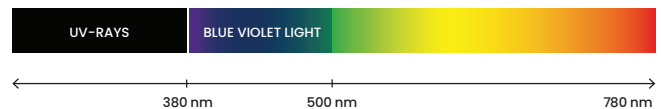

BASE PRICE

Material	GadgetPro
Classic: 1.56 Index	3,000

ADD-ONS

Index			Photochromic		Tint
Impact Resistance: 1.60	Thin: 1.67	Ultra Thin: 1.74	Regular	Premium	Any Tint
2,000	5,000	9,000	-	6,000	1,800

Photochromic Premium: Not available in Ultra Thin Index. Blue Filter feature will be inactive. **Tint:** Available in all lenses.

All prices are inclusive of taxes.